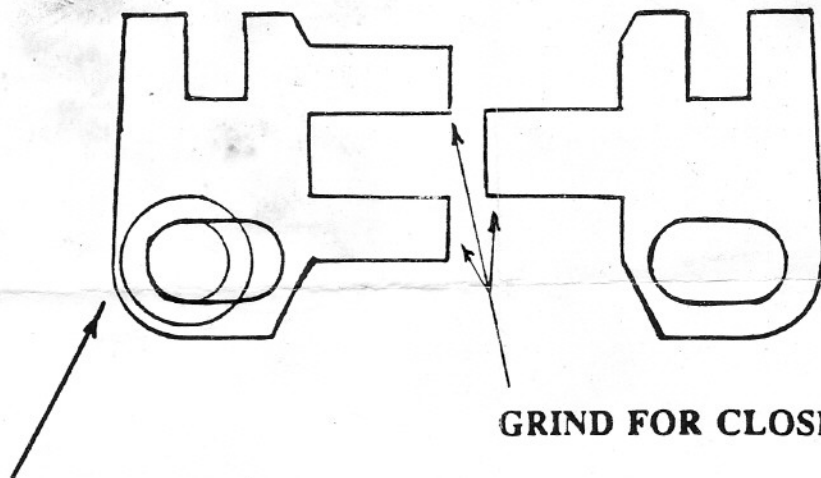

#200-AGP

#300-AGP

PATENT

NO. 5044329

ISKY ADJUSTABLE GUIDE PLATES

MADE SIMPLE TO MINIMIZE MODIFICATION

GRIND FOR CLOSER SETTING

****FOR MORE STABILITY, GUIDE PLATES CAN BE WELDED**